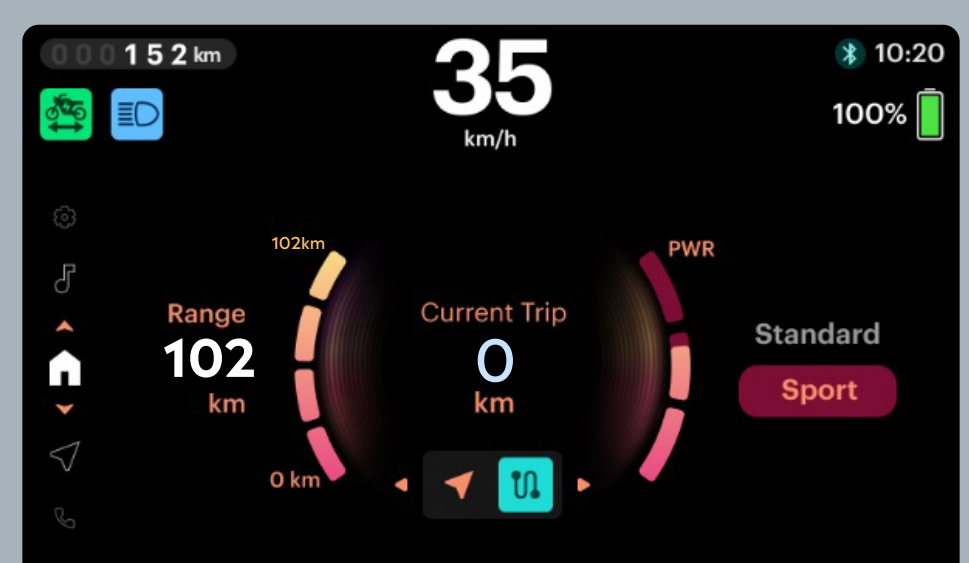

In-Vehicle Infotainment

Smart, Clear, and Connected Riding Experience

- » 17.78cm (7") Dynamic TFT display for sharp, clear visuals*.
- » Honda RoadSync Duo for seamless mobile integration*.

- » All essential information at a glance.
- » Day & Night modes for optimal clarity.
- » Control everything with easy toggles.

* This feature is available in the Activa e: Honda RoadSync Duo® variant only

Riding Modes

A mode for every mood

Econ Mode:

Maximizes efficiency by reducing power, softening acceleration, and extending range for a greener ride.

Standard Mode:

Balances power and efficiency for smooth acceleration and everyday comfort.

Sports Mode:

Enhances performance with increased power, sharper acceleration, and higher speed for a thrilling ride.